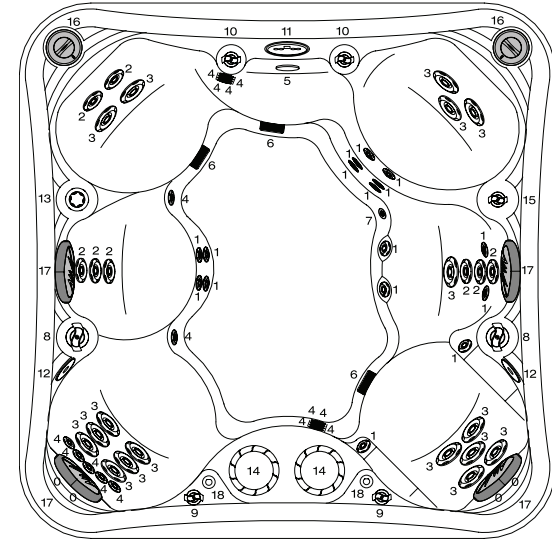

#	Component	Quantity
1	Control Box and Heater	1
2	Ozonator (option)	1
3	Pumps	2
4	Check Valve (option)	1
5	Slice Valves	2
6	Pump Unions	4
7	Drain Valve	1
8	Adagio™ Stereo Head (option)	1
9	Stereo Power Supply (option)	1
10	Constellation™ LED Control (option)	1
11	Pump Plugs	2
12	Light	1

EUPHORIA CONTROL OPERATION

Auxiliary Controls

Auxiliary panels control the jets. (See SPA CONTROL OPERATION in the Owner's Manual.)

#	Component Identification	Qty.
0	HK™8 Neck Jets	4
1	HK™8 Jets	16
2	HK™12 Jets	8
3	HK™16 Jets	17
4	HK™40 Jets	13
5	Light (option)	1
6	Suction Fittings	3
7	Floor Drain	1
8	Jet Selectors	2
9	Neck Jet Valve	1
10	Air Controls	2
11	Bather's Control Panel	1
12	Auxiliary Control (Jets & Light)	1
13	Spa Frog®	1
14	Filter Canisters	2
15	Waterfall Valve	1
16	Adagio™ Speakers (option)	2
17	Cushioned Headrests	3
18	Water Feature	1

Physical Specifications	Size
Dimensions	90" x 90"
Height	35"
Corner Radius	12"
Seating Capacity/Positions	7/7
Weight Dry/Lbs.	825
Weight Full/Lbs.	4161
Water Capacity/Gallons	400
Total Therapy Jets	58

ZONE 1 JETS 1
Mid- and lower-back jets

ZONE 1 JETS 3
Whirlpool jets

ZONE 1 JETS 2
Upper-back jets

ZONE 2 JETS 1
Leg, wrist, upper- and mid-back jets

ZONE 2 JETS 3
Whirlpool jets

ZONE 2 JETS 2
Leg, upper-, mid- and lower-back jets