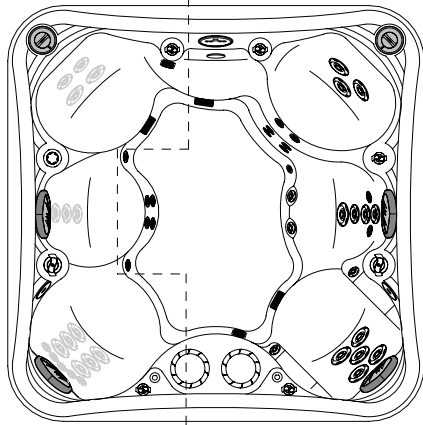

EUPHORIA CONTROL OPERATION

Auxiliary Controls

Auxiliary panels control the jets. (See SPA CONTROL OPERATION in the Owner's Manual.)

#	Component Identification	Qty.
0	HK™8 Neck Jets	4
1	HK™8 Jets	16
2	HK™12 Jets	8
3	HK™16 Jets	17
4	HK™40 Jets	13
5	Light (option)	1
6	Suction Fittings	3
7	Floor Drain	1
8	Jet Selectors	2
9	Neck Jet Valve	1
10	Air Controls	2
11	Bather's Control Panel	1
12	Auxiliary Control (Jets & Light)	1
13	Spa Frog®	1
14	Filter Canisters	2
15	Waterfall Valve	1
16	Adagio™ Speakers (option)	2
17	Cushioned Headrests	3
18	Water Feature	1

Physical Specifications	Size
Dimensions	90" x 90"
Height	35"
Corner Radius	12"
Seating Capacity/Positions	7/7
Weight Dry/Lbs.	825
Weight Full/Lbs.	4161
Water Capacity/Gallons	400
Total Therapy Jets	58

ZONE 1 JETS 1
Mid- and lower-back jets

ZONE 1 JETS 3
Whirlpool jets

ZONE 1 JETS 2
Upper-back jets

ZONE 2 JETS 1
Leg, wrist, upper- and mid-back jets

ZONE 2 JETS 3
Whirlpool jets

ZONE 2 JETS 2
Leg, upper-, mid- and lower-back jets

Neck jets operate in all zones