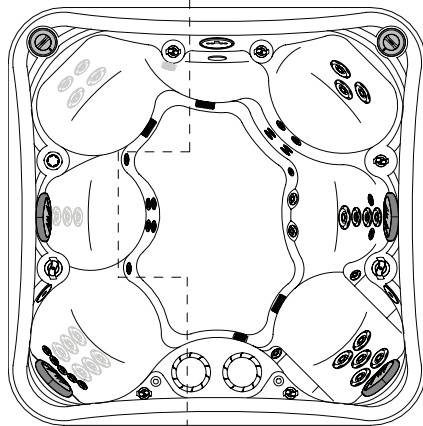

EUPHORIA CONTROL OPERATION

Auxiliary Controls

Auxiliary panels control the jets. (See SPA CONTROL OPERATION in the Owner's Manual.)

#	Component Identification	Qty.
0	HK™8 Neck Jets	4
1	HK™8 Jets	16
2	HK™12 Jets	8
3	HK™16 Jets	17
4	HK™40 Jets	13
5	Light (option)	1
6	Suction Fittings	3
7	Floor Drain	1
8	Jet Selectors	2
9	Neck Jet Valve	1
10	Air Controls	2
11	Bather's Control Panel	1
12	Auxiliary Control (Jets & Light)	1
13	Spa Frog®	1
14	Filter Canisters	2
15	Waterfall Valve	1
16	Adagio™ Speakers (option)	2
17	Cushioned Headrests	3
18	Water Feature	1

Physical Specifications	Size
Dimensions	90" x 90"
Height	35"
Corner Radius	12"
Seating Capacity/Positions	7/7
Weight Dry/Lbs.	825
Weight Full/Lbs.	4161
Water Capacity/Gallons	400
Total Therapy Jets	58

ZONE 1 JETS 1
Mid- and lower-back jets

ZONE 1 JETS 3
Whirlpool jets

ZONE 1 JETS 2
Upper-back jets

ZONE 2 JETS 1
Leg, wrist, upper- and mid-back jets

ZONE 2 JETS 3
Whirlpool jets

ZONE 2 JETS 2
Leg, upper-, mid- and lower-back jets

Neck jets operate in all zones