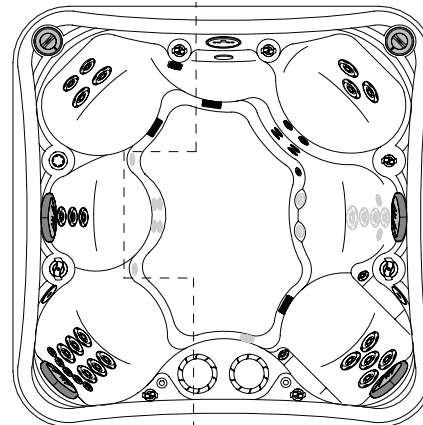

EUPHORIA CONTROL OPERATION

Auxiliary Controls

Auxiliary panels control the jets. (See SPA CONTROL OPERATION in the Owner's Manual.)

#	Component Identification	Qty.
0	HK™8 Neck Jets	4
1	HK™8 Jets	16
2	HK™12 Jets	8
3	HK™16 Jets	17
4	HK™40 Jets	13
5	Light (option)	1
6	Suction Fittings	3
7	Floor Drain	1
8	Jet Selectors	2
9	Neck Jet Valve	1
10	Air Controls	2
11	Bather's Control Panel	1
12	Auxiliary Control (Jets & Light)	1
13	Spa Frog®	1
14	Filter Canisters	2
15	Waterfall Valve	1
16	Adagio™ Speakers (option)	2
17	Cushioned Headrests	3
18	Water Feature	1

Physical Specifications	Size
Dimensions	90" x 90"
Height	35"
Corner Radius	12"
Seating Capacity/Positions	7/7
Weight Dry/Lbs.	825
Weight Full/Lbs.	4161
Water Capacity/Gallons	400
Total Therapy Jets	58

ZONE 1 JETS 1
Mid- and lower-back jets

ZONE 1 JETS 3
Whirlpool jets

ZONE 1 JETS 2
Upper-back jets

ZONE 2 JETS 1
Leg, wrist, upper- and mid-back jets

ZONE 2 JETS 3
Whirlpool jets

ZONE 2 JETS 2
Leg, upper-, mid- and lower-back jets

Neck jets operate in all zones