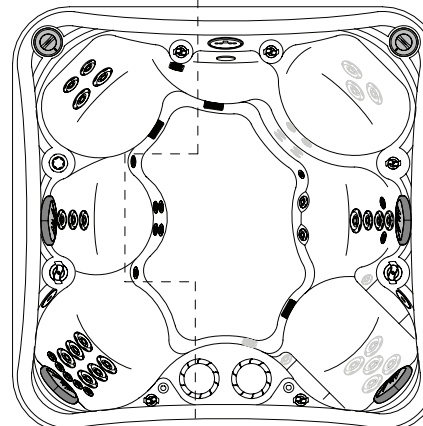

EUPHORIA CONTROL OPERATION

Auxiliary Controls

Auxiliary panels control the jets. (See SPA CONTROL OPERATION in the Owner's Manual.)

#	Component Identification	Qty.
0	HK™8 Neck Jets	4
1	HK™8 Jets	16
2	HK™12 Jets	8
3	HK™16 Jets	17
4	HK™40 Jets	13
5	Light (option)	1
6	Suction Fittings	3
7	Floor Drain	1
8	Jet Selectors	2
9	Neck Jet Valve	1
10	Air Controls	2
11	Bather's Control Panel	1
12	Auxiliary Control (Jets & Light)	1
13	Spa Frog®	1
14	Filter Canisters	2
15	Waterfall Valve	1
16	Adagio™ Speakers (option)	2
17	Cushioned Headrests	3
18	Water Feature	1

Physical Specifications	Size
Dimensions	90" x 90"
Height	35"
Corner Radius	12"
Seating Capacity/Positions	7/7
Weight Dry/Lbs.	825
Weight Full/Lbs.	4161
Water Capacity/Gallons	400
Total Therapy Jets	58

ZONE 1 JETS 1
Mid- and lower-back jets

ZONE 1 JETS 3
Whirlpool jets

ZONE 1 JETS 2
Upper-back jets

ZONE 2 JETS 1
Leg, wrist, upper- and mid-back jets

ZONE 2 JETS 3
Whirlpool jets

ZONE 2 JETS 2
Leg, upper-, mid- and lower-back jets

Neck jets operate in all zones