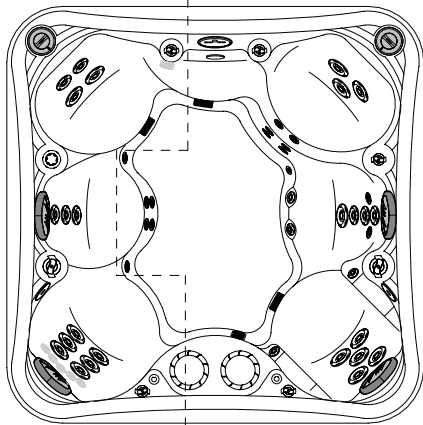

EUPHORIA CONTROL OPERATION

Auxiliary Controls

Auxiliary panels control the jets. (See SPA CONTROL OPERATION in the Owner's Manual.)

#	Component Identification	Qty.
0	HK™8 Neck Jets	4
1	HK™8 Jets	16
2	HK™12 Jets	8
3	HK™16 Jets	17
4	HK™40 Jets	13
5	Light (option)	1
6	Suction Fittings	3
7	Floor Drain	1
8	Jet Selectors	2
9	Neck Jet Valve	1
10	Air Controls	2
11	Bather's Control Panel	1
12	Auxiliary Control (Jets & Light)	1
13	Spa Frog®	1
14	Filter Canisters	2
15	Waterfall Valve	1
16	Adagio™ Speakers (option)	2
17	Cushioned Headrests	3
18	Water Feature	1

Physical Specifications	Size
Dimensions	90" x 90"
Height	35"
Corner Radius	12"
Seating Capacity/Positions	7/7
Weight Dry/Lbs.	825
Weight Full/Lbs.	4161
Water Capacity/Gallons	400
Total Therapy Jets	58

ZONE 1 JETS 1
Mid- and lower-back jets

ZONE 1 JETS 3
Whirlpool jets

ZONE 1 JETS 2
Upper-back jets

ZONE 2 JETS 1
Leg, wrist, upper- and mid-back jets

ZONE 2 JETS 3
Whirlpool jets

ZONE 2 JETS 2
Leg, upper-, mid- and lower-back jets