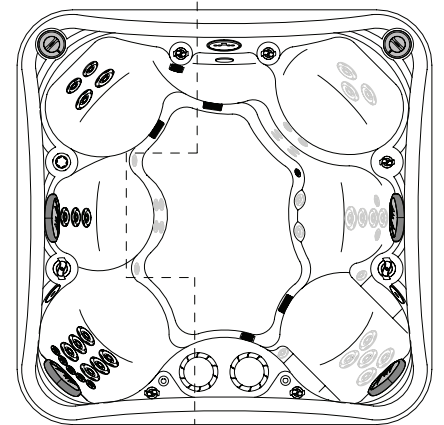

EUPHORIA CONTROL OPERATION

Auxiliary Controls

Auxiliary panels control the jets. (See SPA CONTROL OPERATION in the Owner's Manual.)

#	Component Identification	Qty.
0	HK™8 Neck Jets	4
1	HK™8 Jets	16
2	HK™12 Jets	8
3	HK™16 Jets	17
4	HK™40 Jets	13
5	Light (option)	1
6	Suction Fittings	3
7	Floor Drain	1
8	Jet Selectors	2
9	Neck Jet Valve	1
10	Air Controls	2
11	Bather's Control Panel	1
12	Auxiliary Control (Jets & Light)	1
13	Spa Frog®	1
14	Filter Canisters	2
15	Waterfall Valve	1
16	Adagio™ Speakers (option)	2
17	Cushioned Headrests	3
18	Water Feature	1

Physical Specifications	Size
Dimensions	90" x 90"
Height	35"
Corner Radius	12"
Seating Capacity/Positions	7/7
Weight Dry/Lbs.	825
Weight Full/Lbs.	4161
Water Capacity/Gallons	400
Total Therapy Jets	58

ZONE 1 JETS 1
Mid- and lower-back jets

ZONE 1 JETS 3
Whirlpool jets

ZONE 1 JETS 2
Upper-back jets

ZONE 2 JETS 1
Leg, wrist, upper- and mid-back jets

ZONE 2 JETS 3
Whirlpool jets

ZONE 2 JETS 2
Leg, upper-, mid- and lower-back jets

Neck jets operate in all zones