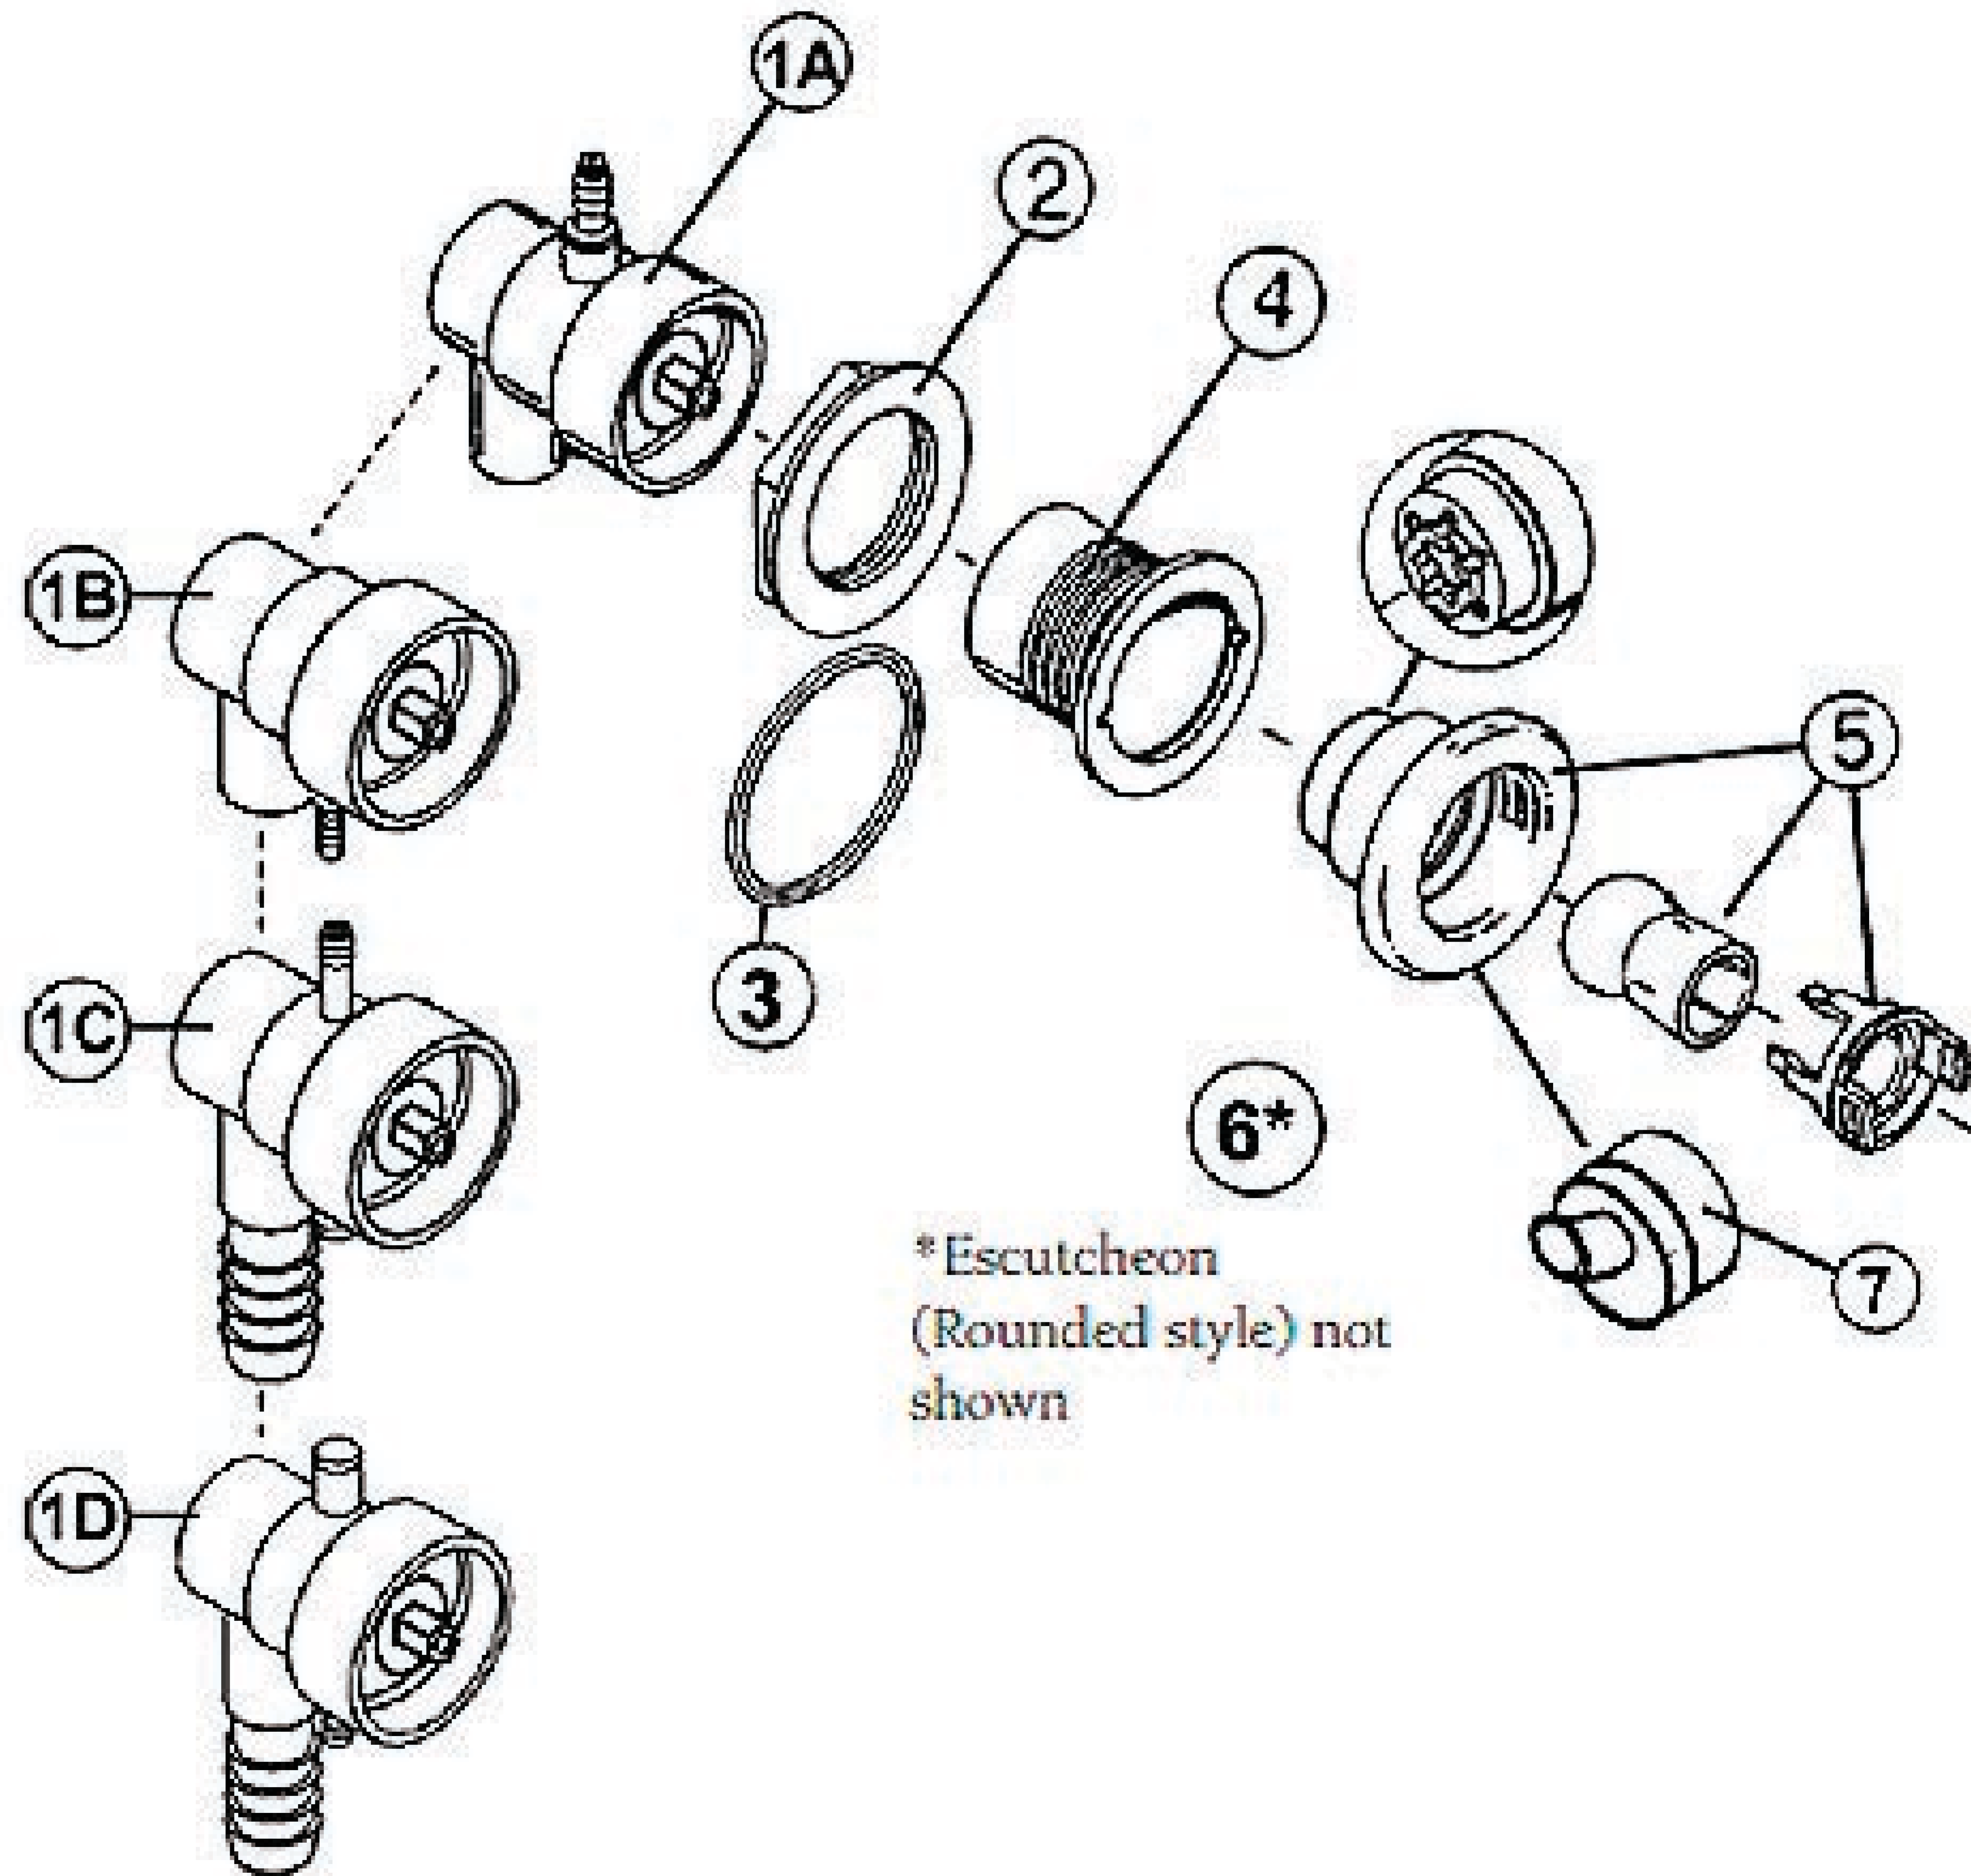

Pro-Touch II Jet (2000+)
 Also Called Magna II Jet (6/97-12/99)

- 1A. 6540-151, Jetback, 0.34" Orifice
- 1B. 6540-163, Jetback, Reverse Barb, 0.34" Orifice
- 1C. 6540-203, Jetback, 0.75" Barb, 0.34" Orifice
- 1D. 6540-221, Jetback, 0.75" Reverse Barb, 0.312" Orifice, limited stock
- 2. 6540-137, Nut
- 3. 6540-527, O-ring
- 4. 6540-138, Wall fitting
- 5A. 6540-141, Directional jetface white (3 pcs.)
- 5B. 6540-161, Directional jetface gray (3 pcs.)
- 6. 6540-239, Escutcheon*-rounded style, (Not included with jetface)
- 7A. 6540-140, Jetface rotator white (2 pcs.)
- 7B. 6540-162, Jetface rotator gray (2 pcs.)

*Escutcheon
 (Rounded style) not
 shown