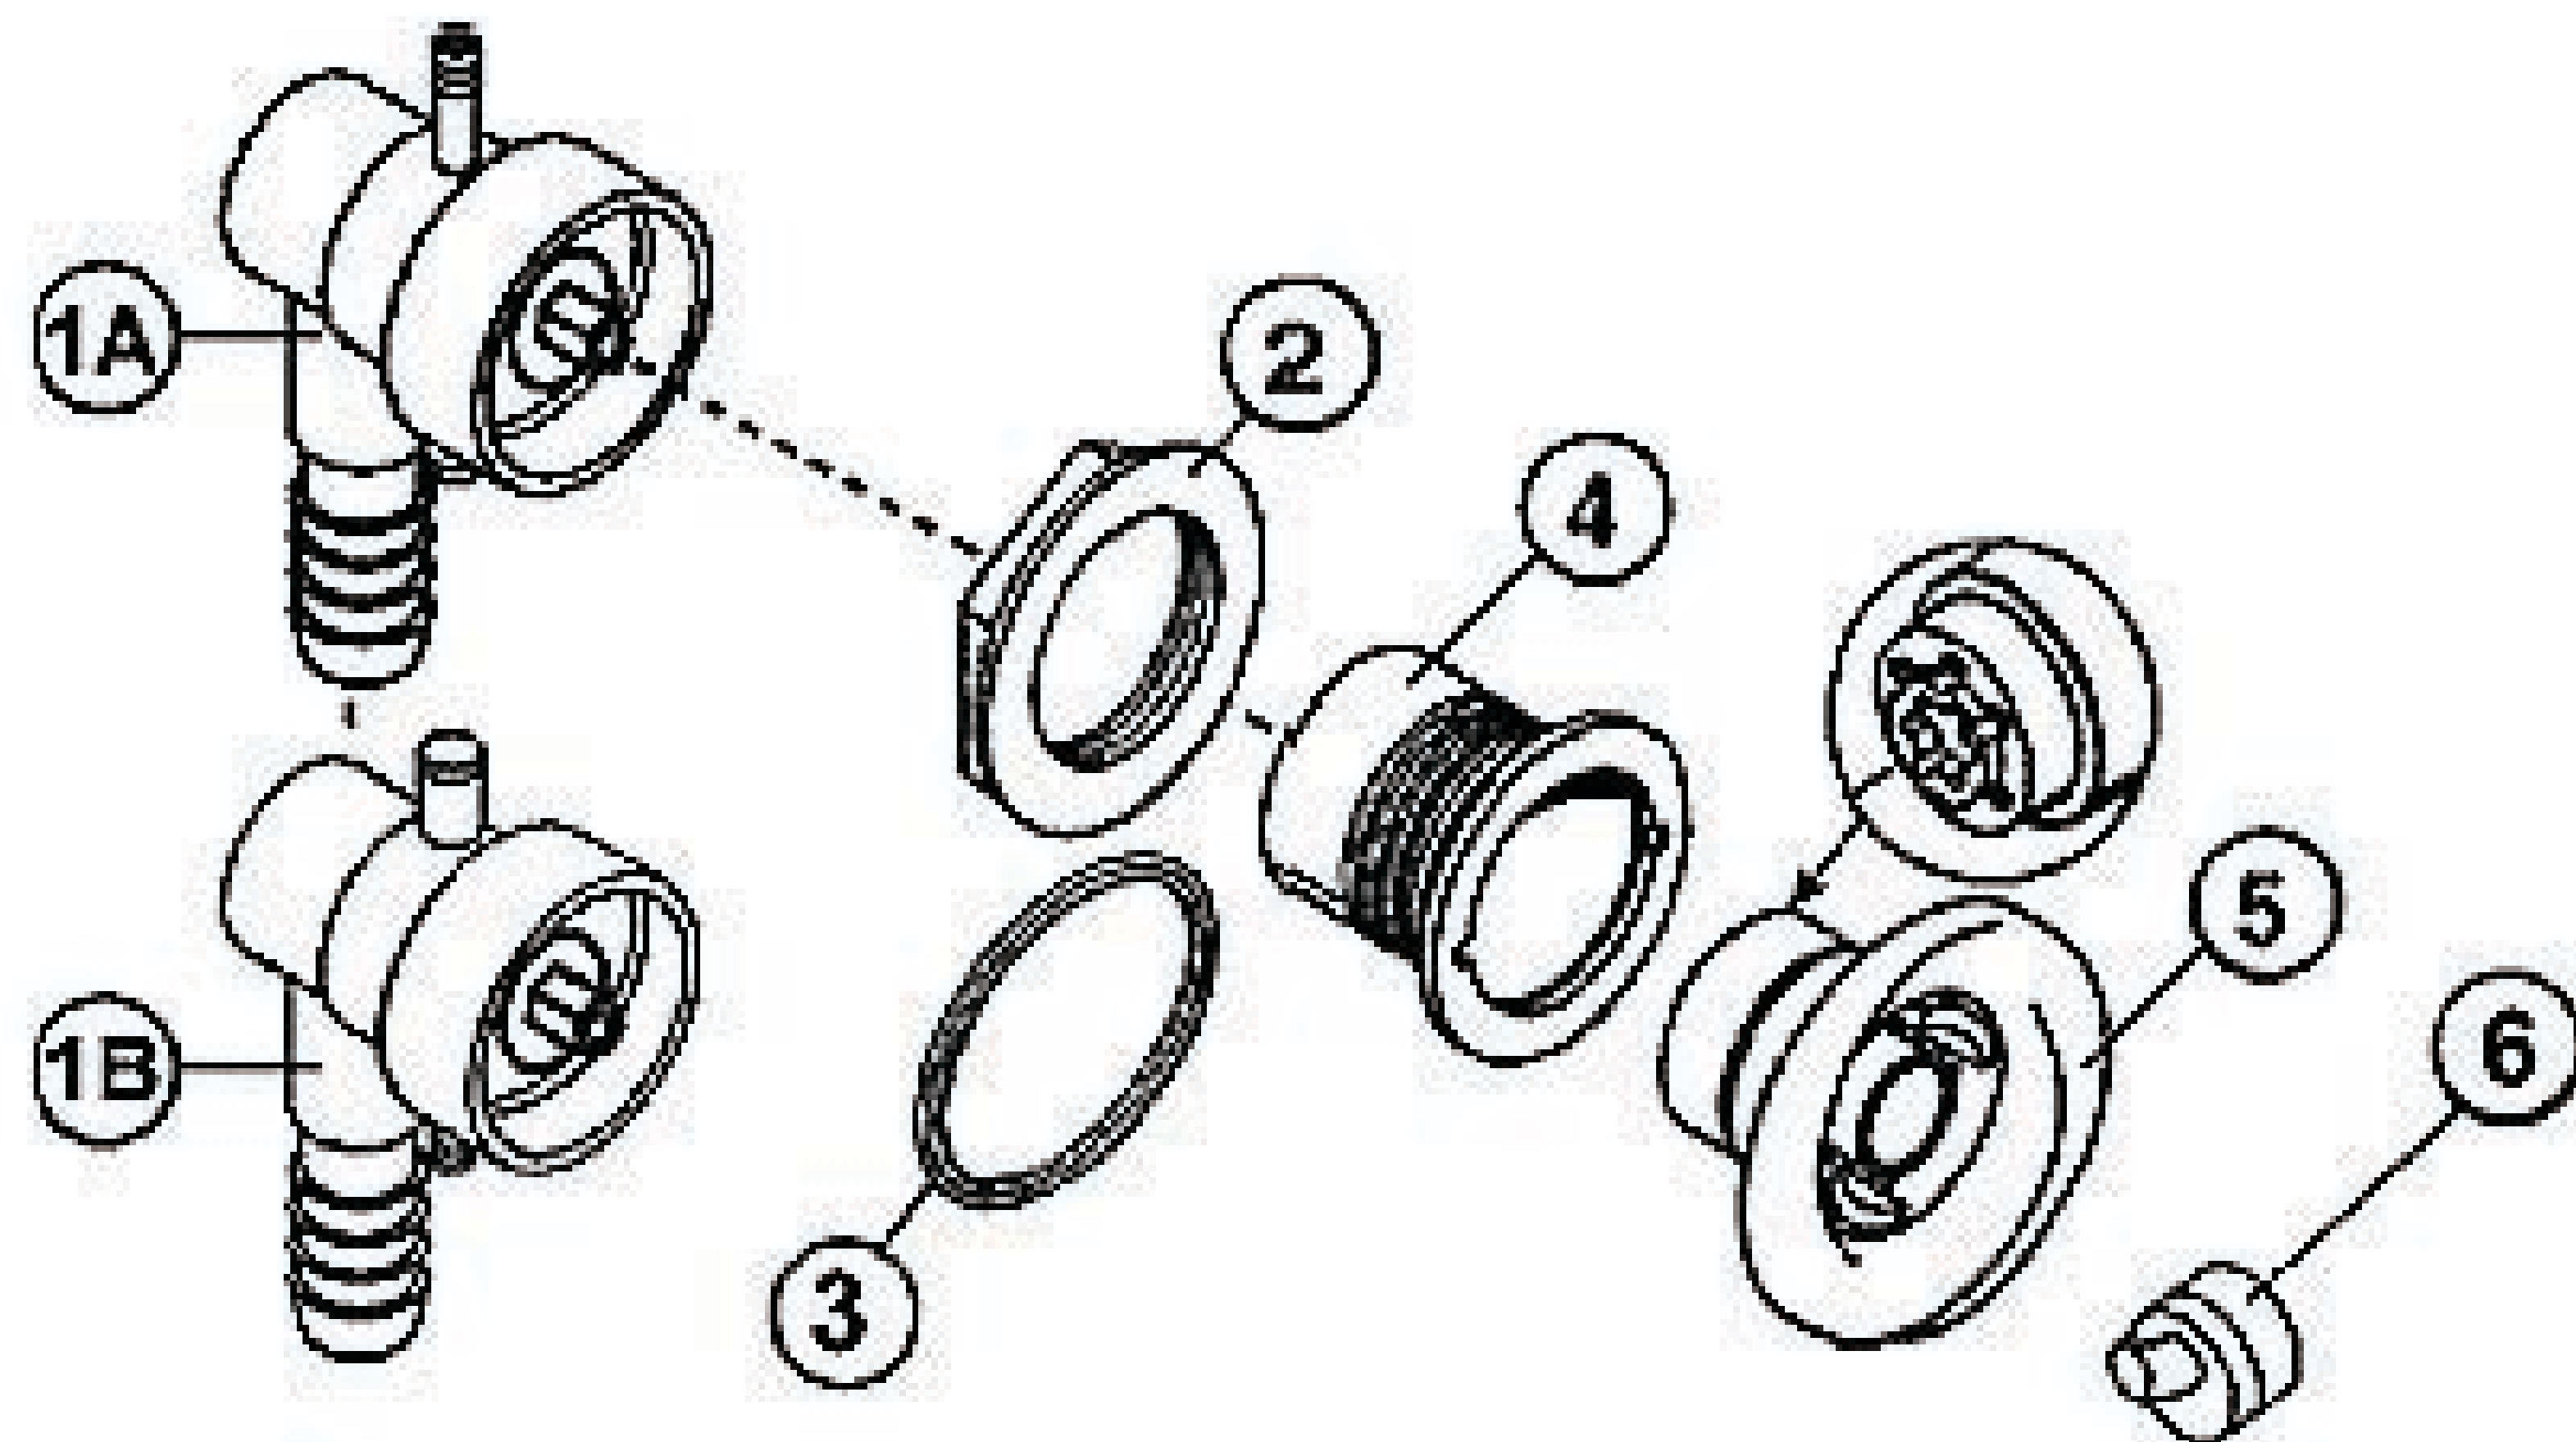

Pro-Touch Jet (2000-2004 Sweetwater)

- 1A. 6540-203, Jetback, 0.75" Barb, 0.34" Orifice
- 1B. 6540-221, Jetback, 0.75" Reverse Barb, 0.312" Orifice, limited stock
- 2. 6540-137, Nut
- 3. 6540-527, O-ring
- 4. 6540-138, Wall fitting
- 5. 6540-147, Jetface assembly with nozzle and retainer clip, limited stock
- 6. 6000-003, Rotating eyeball (gray)